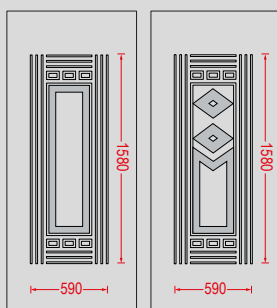

Χειρολαβή
Handle
No 35