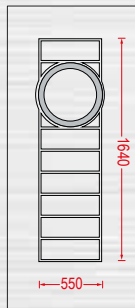

Fused με χρώμα και θραύσματα τζαμιών.
Fused glazing with colored powder and glazing fragments.

Fused με χρωματιστό γυαλί.
Fused colored glazing.

Fused με χρώμα.
Fused glazing with colored powder.