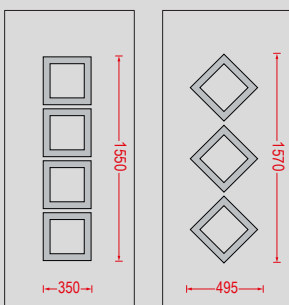

Fused με χρώμα.
Fused glazing with colored powder.

Fused με χρωματιστό γυαλί.
Fused colored glazing.

INOX