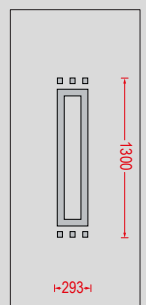

G-1081-A INOX FUSED 2

G-1081 INOX FUSED 1

Fused με χρώμα.
Fused glazing with colored powder.

Χειρολαβή
Handle
No 39

Fused με χρώμα.
Fused glazing with colored powder.

G-1091 INOX FUSED 1

G-1093-A INOX FUSED 2